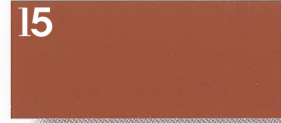

7
CHARCOAL GRAY SR

8
SIERRA TAN SR

9
MEDIUM BRONZE SR

10
DARK BRONZE SR¹

11
EXTRA DARK BRONZE

12
MATTE BLACK SR¹

13
BRANDYWINE SR²

14
COLONIAL RED SR

15
TERRA COTTA SR

16
MANSARD BROWN SR

17
REGAL RED SR

18
AWARD BLUE ★

19
SKY BLUE SR

20
ELECTRIC BLUE ★

21
REGAL BLUE

22
TEAL

23
PATINA GREEN SR

24
DARK IVY SR²

25
SHERWOOD GREEN SR

26
HARTFORD GREEN

27
HEMLOCK GREEN SR

28
TROPICAL PATINA SR

29
SILVER METALLIC SR★

30
CLASSIC COPPER SR★

31
CHAMPAGNE METALLIC SR★

★ = Premium Color
SR = Solar-Reflectant color, with KYNAR finish having Reflectivity of at least 0.25
*SR¹ values qualify in steel only
*SR² values qualify in aluminum only

**Protective film must be removed immediately after installation.
For a true color representation, please call or write for actual metal sample(s).**