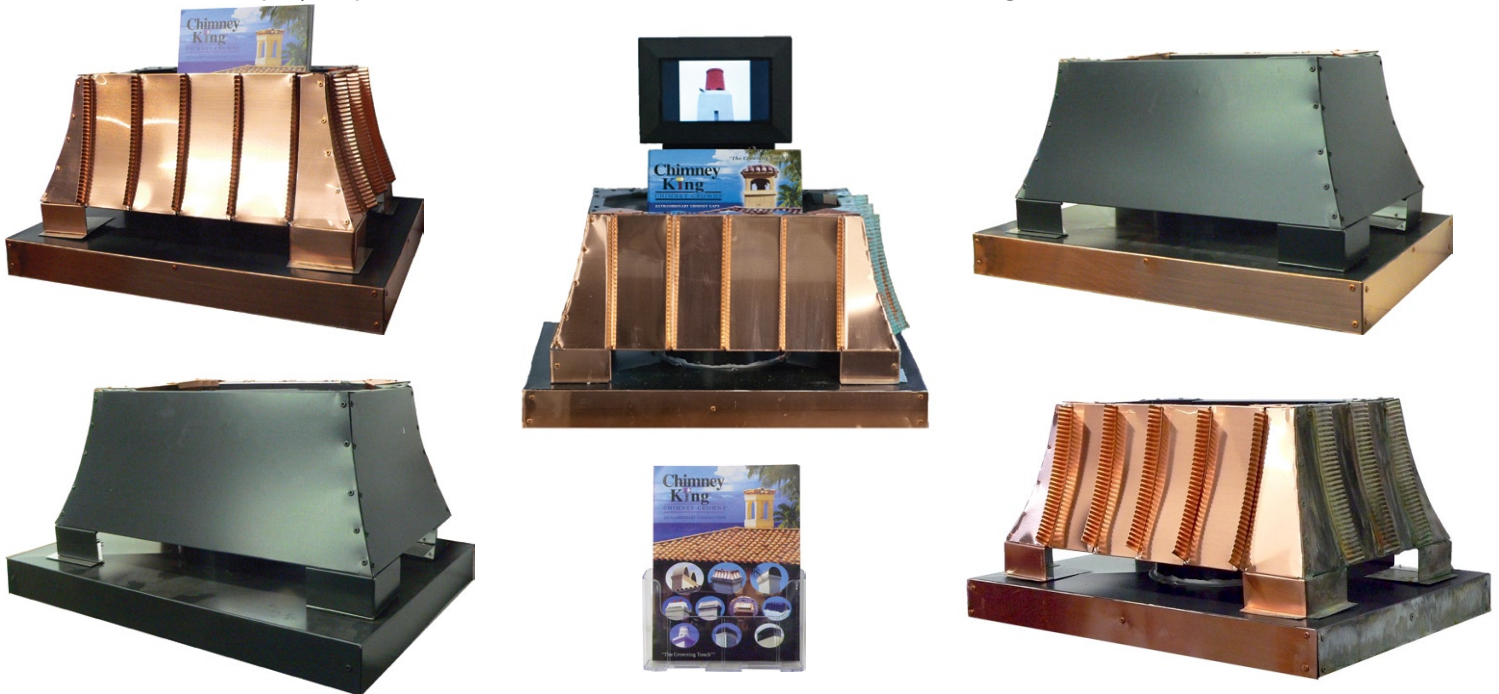

Chimney King *Showroom* Displays

Hearthside
"Everything Your Hearth Desires"

Proudly Offers Chimney King Crowns!

Chimney King
CHIMNEY CROWNS
"The Crowning Touch"™

Listed & Labeled

UL ETL OMNI

Wall Banner - 32" x 72" (or longer w/ more pictures)
Customizable: Your Logo / Your Pictures / Our Banner

Countertop Display:

Includes: Display Cap - Chase Pan - 200 Brochures - Brochure Stand - Digital Photo Frame - SD Card

Get your Chimney King display Kit today and **save** on every order!

Display Crown & Pan are Three sided

- 'Perfect' Copper finish with standing seams
- Black painted steel with smooth finish
- Green 'aged' copper side
- Crown: 12" Wide x 18" Long x 10" High - 8 lbs
- Pan: 14" Wide x 20" Long x 2" Edge - 1 lb